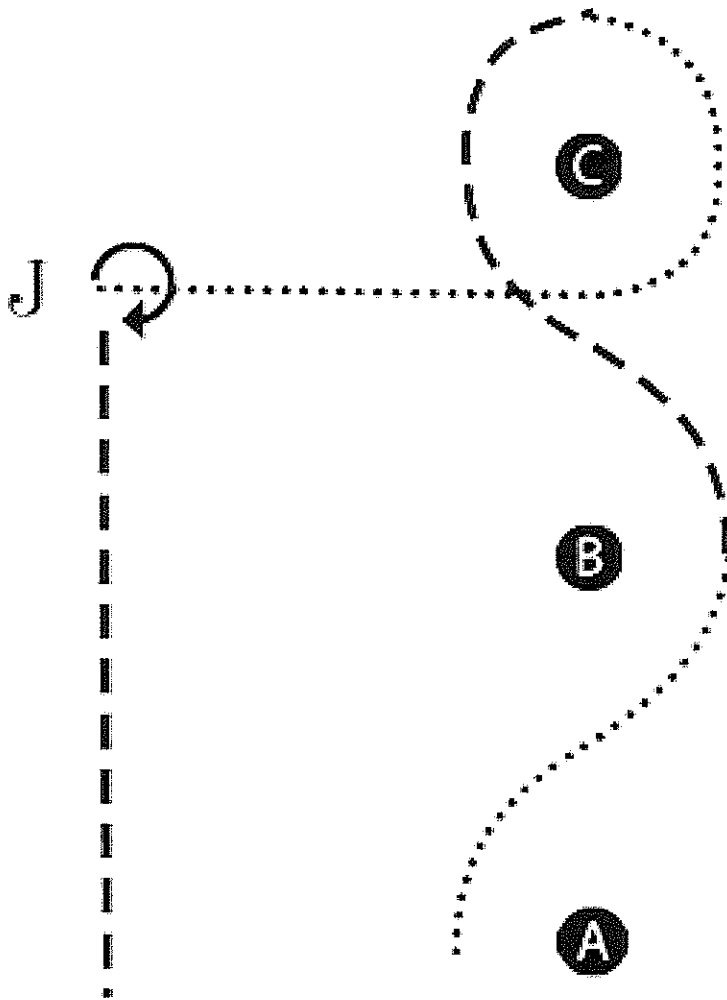

Michigan State Fair 4-H & Youth Virtual Showcase
Fitting & Showmanship 5-7, non-competitive Pattern

Camera
Location

- Be ready at A
- . Trot from cone A to B
- . At B break to walk and walk to C
- . Stop at C, hesitate and walk to Judge
- . At Judge set up for inspection
- . When dismissed perform 90 degree turn and trot to exit

Michigan State Fair 4-H & Youth Virtual Showcase

Fitting & Showmanship 8-19 Pattern

Camera
Location

Be ready at A

1. Walk from A to B as shown
2. Trot to C, at top of C break to a walk
3. Walk around C to Judge and set up for inspection
4. When dismissed perform 270 degree pivot and trot to exit