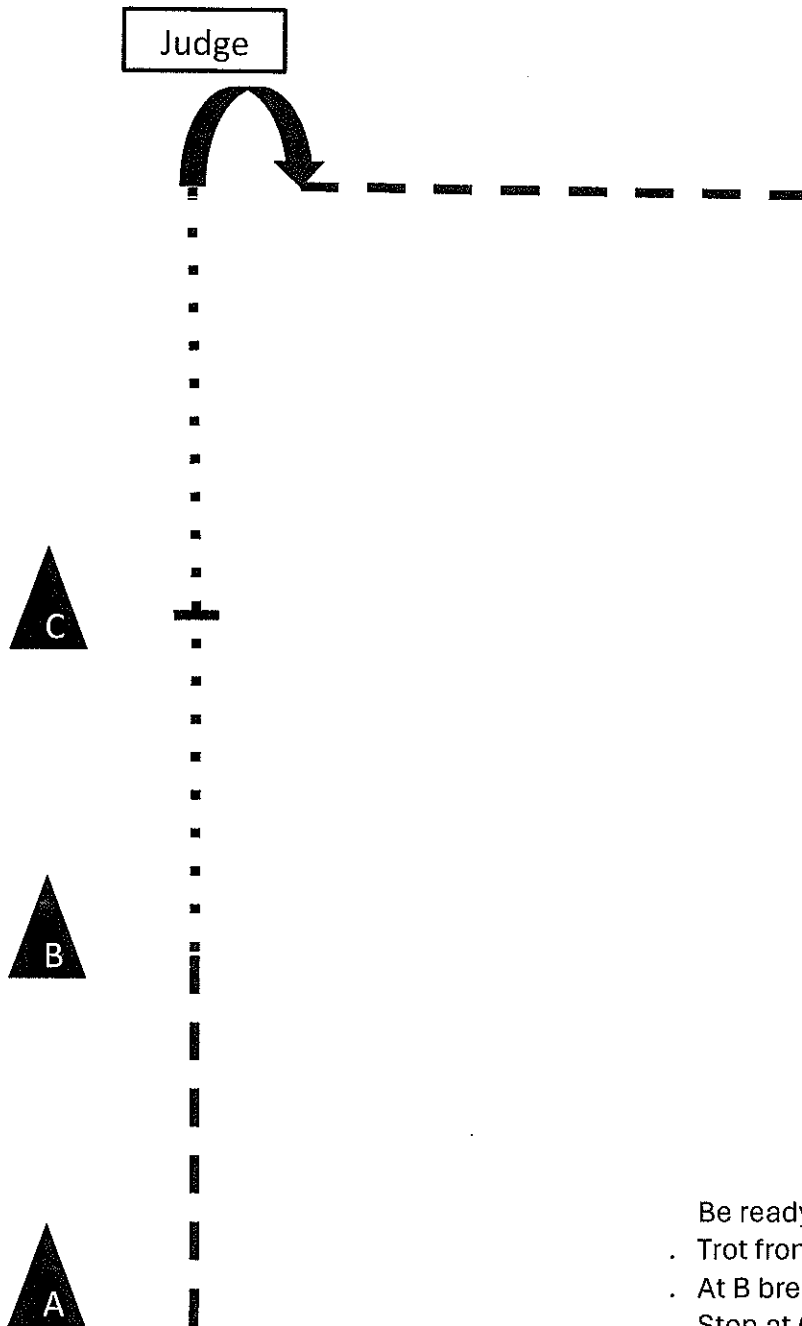

Michigan State Fair 4-H & Youth Virtual Showcase
Fitting & Showmanship 5-7, non-competitive Pattern

Camera
Location

- Be ready at A
- . Trot from cone A to B
- . At B break to walk and walk to C
- . Stop at C, hesitate and walk to Judge
- . At Judge set up for inspection
- . When dismissed perform 90 degree turn and trot to exit

Michigan State Fair 4-H & Youth Virtual Showcase

Fitting & Showmanship 8-19 Pattern

Camera
Location

Be ready at A

1. Walk from A to B as shown
2. Trot to C, at top of C break to a walk
3. Walk around C to Judge and set up for inspection
4. When dismissed perform 270 degree pivot and trot to exit